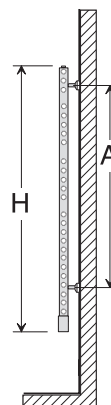

Doris Chrome

Bathroom heaters

Ratings and dimensions

	Rating (W)	Width x Height (mm)	Thickness (mm)	A (mm)	B (mm)	Net weight (kg)
Classic	300	500 x 915	85	750	350	15
	500	500 x 1360		1190	350	21
	750	600 x 1660		1475	450	30

CE -  - Classe II -  - 230 V - IP 24

(For other standards, consult us)

Side view

Front view